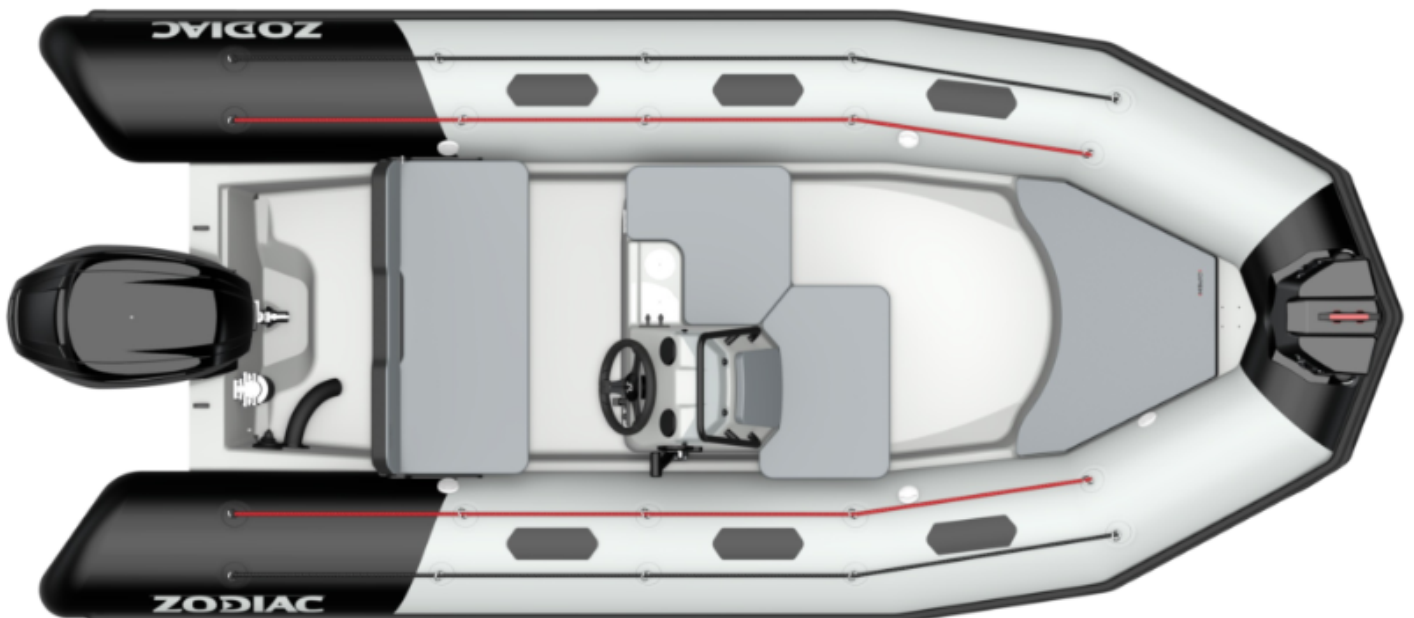

Open 4.8

THE NEW ZODIAC OPEN RANGE IS COMING !

A nice collection of small boats for having fun, they are compact and practical ! Real toy with a racing look, easy to store, easy to drive, easy to launch, easy to tow, 4 seats minimum, 4 colors and materials of tubes are available. Tubes are available in PVC or Neoprene, and the tank allows long time navigation.

TECHNICAL FEATURES

OVERALL LENGTH (m-ft)	4.7m-15'5"	SCHAFT	L
INSIDE LENGTH (m-ft)	2.92m-9'7"	MAXIMUM ALLOWED POWER (HP)	80
OVERALL BEAM (m-ft)	2.05m-6'8"	MAX. ALLOWED ENGINE WEIGHT (Kg-Lbs)	170-374.8
INSIDE BEAM (m-ft)	1.05m-3'5"	HULL LENGTH (m - ft)	3.83-12'6"
TUBE DIAMETER (m-ft)	0,5m	HULL WIDTH (m - ft)	1.38-4'6"
WEIGHT (Kg-Lbs)	305-672	HULL HEIGHT (m - ft)	1.38-4'6"
NUMBER OF PASSENGERS (CAT. C)	6	DEADRISE	22°
MAXIMUM PAYLOAD (CAT. C) (Kg-Lbs)	760-1676	TANK (L - Gal)	Optional 46L-12Gal
NUMBER OF WATERTIGHT COMPARTMENTS	5		

STANDARD EQUIPMENT

HULL & DECK: Bow Storage + Cushion , Fairleads, GRP Deep V-Hull, Lockable Mooring Storage, Console with Wheel, 1 Bow Cleat.

COMFORT: 2 USB Plugs, 2x Cup-Holders, Bench w/ Tilting Backrest, Bow Cushion, Console Seat, Double Storage under Console , Side Seat, Under Bench Storage .

Windshield, Handrail.

TUBE: Removable Tube, 1 GRP Bow Roller, 165mm Rubstrake , Antiskid patches, Double Lashings, Easy Push valves, Fishtails Cones, Zodiac Logo on the Tube .

OTHER: Mechanical Steering, Navigation Lights, Repair Kit / Owner's Manual .